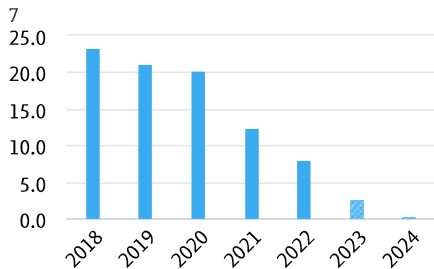

Citations per Publication

[+ Add to Reporting](#)

[Export](#)

[Shortcuts](#)

12.4

average number of citations per publication at Beni-Suef University

X Incomplete year

values.
Range:
axis
0
displaying
to
categories.