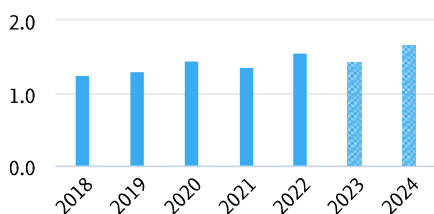

### 12.4

average number of citations per publication at Beni-Suef University

X Incomplete year

values.  
Range:  
axis  
0  
displaying  
to  
categories.

## Field-Weighted Citation Impact

[+ Add to Reporting](#)

[Export](#)

[Shortcuts](#)

Yearly breakdown